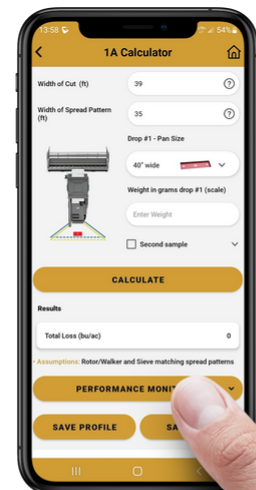

For those who want to take a slightly different approach to sample collection and combine calibration. It is great for collecting a sample from the entire width of the sieves while dropping straw and chaff in a windrow.

Every SmartPan™ System comes with:

- 1 Carrier Unit [attaches to the combine]
- 2 Wide Drop Pan
- 3 Narrow Drop Pan
- 4 Air Separator
- 5 Smart Charger
- 6 Scale
- 7 Free SmartDrop™ App
- 8 User Manual [not shown]
- 9 Drop Pan Remote

Mobile App for On-the-Go Analysis

Our Quick and Easy Harvest Loss Calculation
Compliments the SmartPan™ System in the Field

- Quick and easy harvest loss calculation
- Option to enter and save your combine settings, and crop conditions
- Collect data on the go for future reference
- Metric and Imperial
- Includes combine tips from the Canola Council of Canada

If you don't measure, you don't know. Harvest loss in wheat, barley, rye, canola, corn, soybeans, edible beans, rice, small grass seeds...our system will help you in any crop.